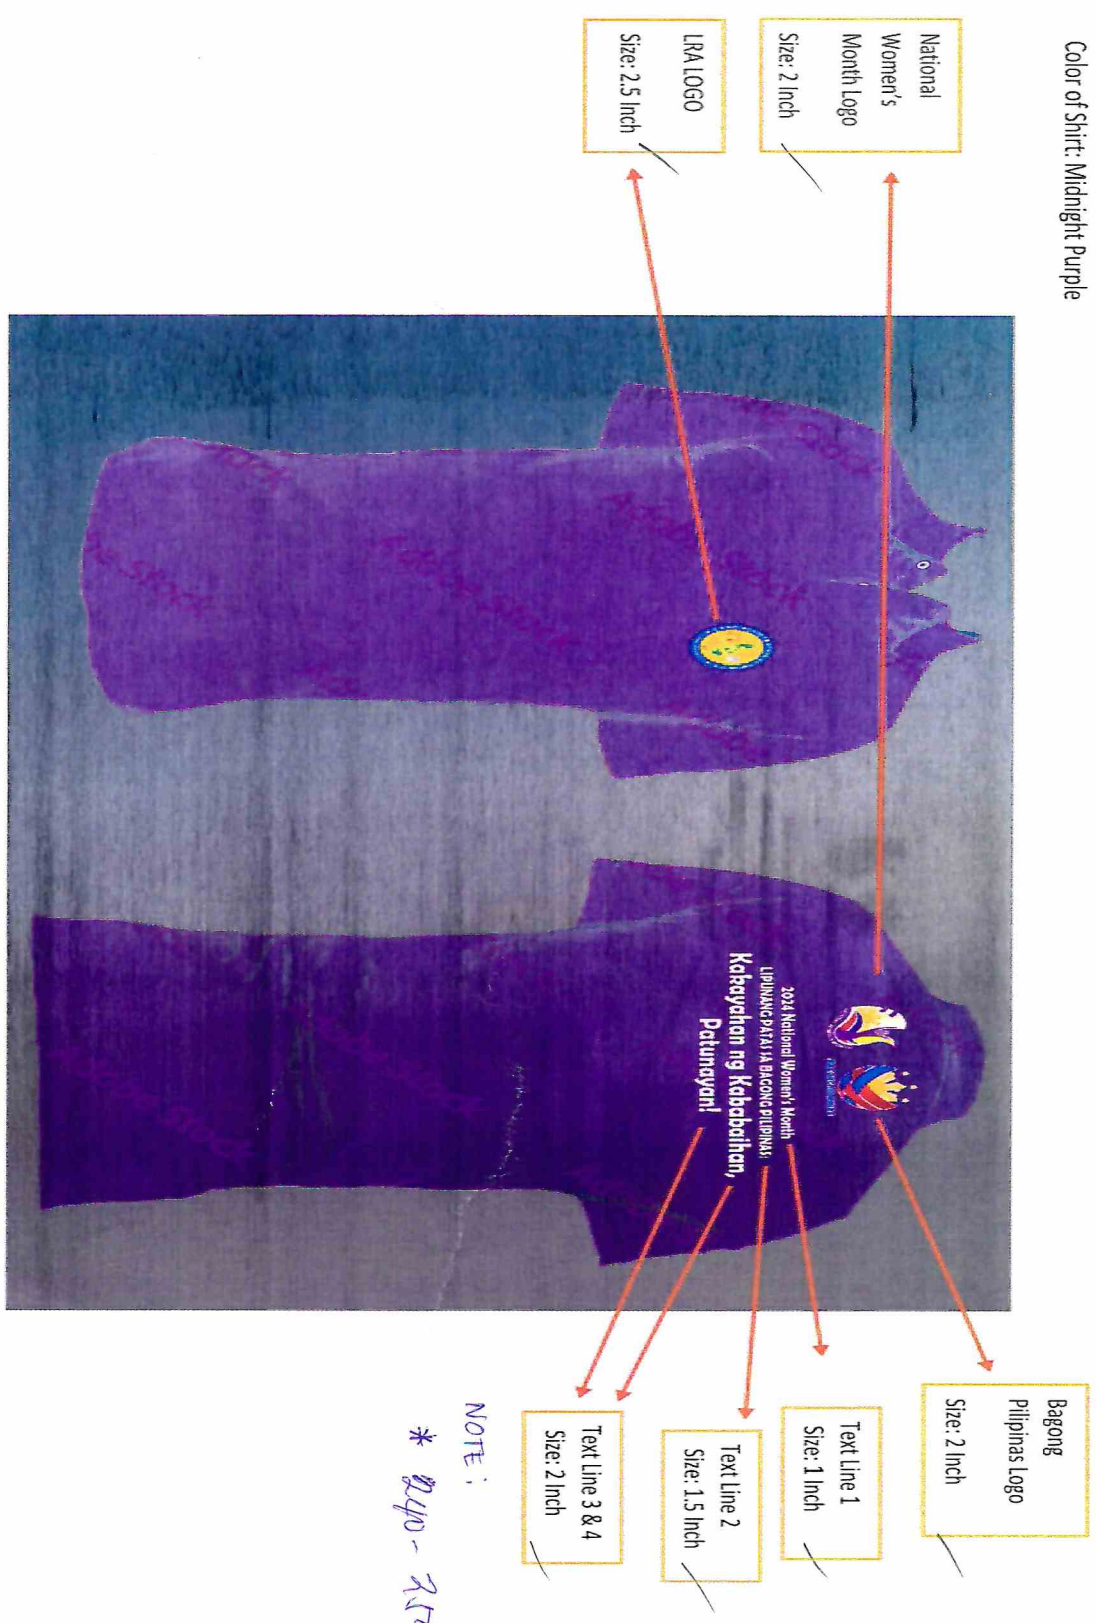

00000000

Color of Shirt: Midnight Purple

NOTE :

* 840 - 250 gsm

NEAREST TMC CAF